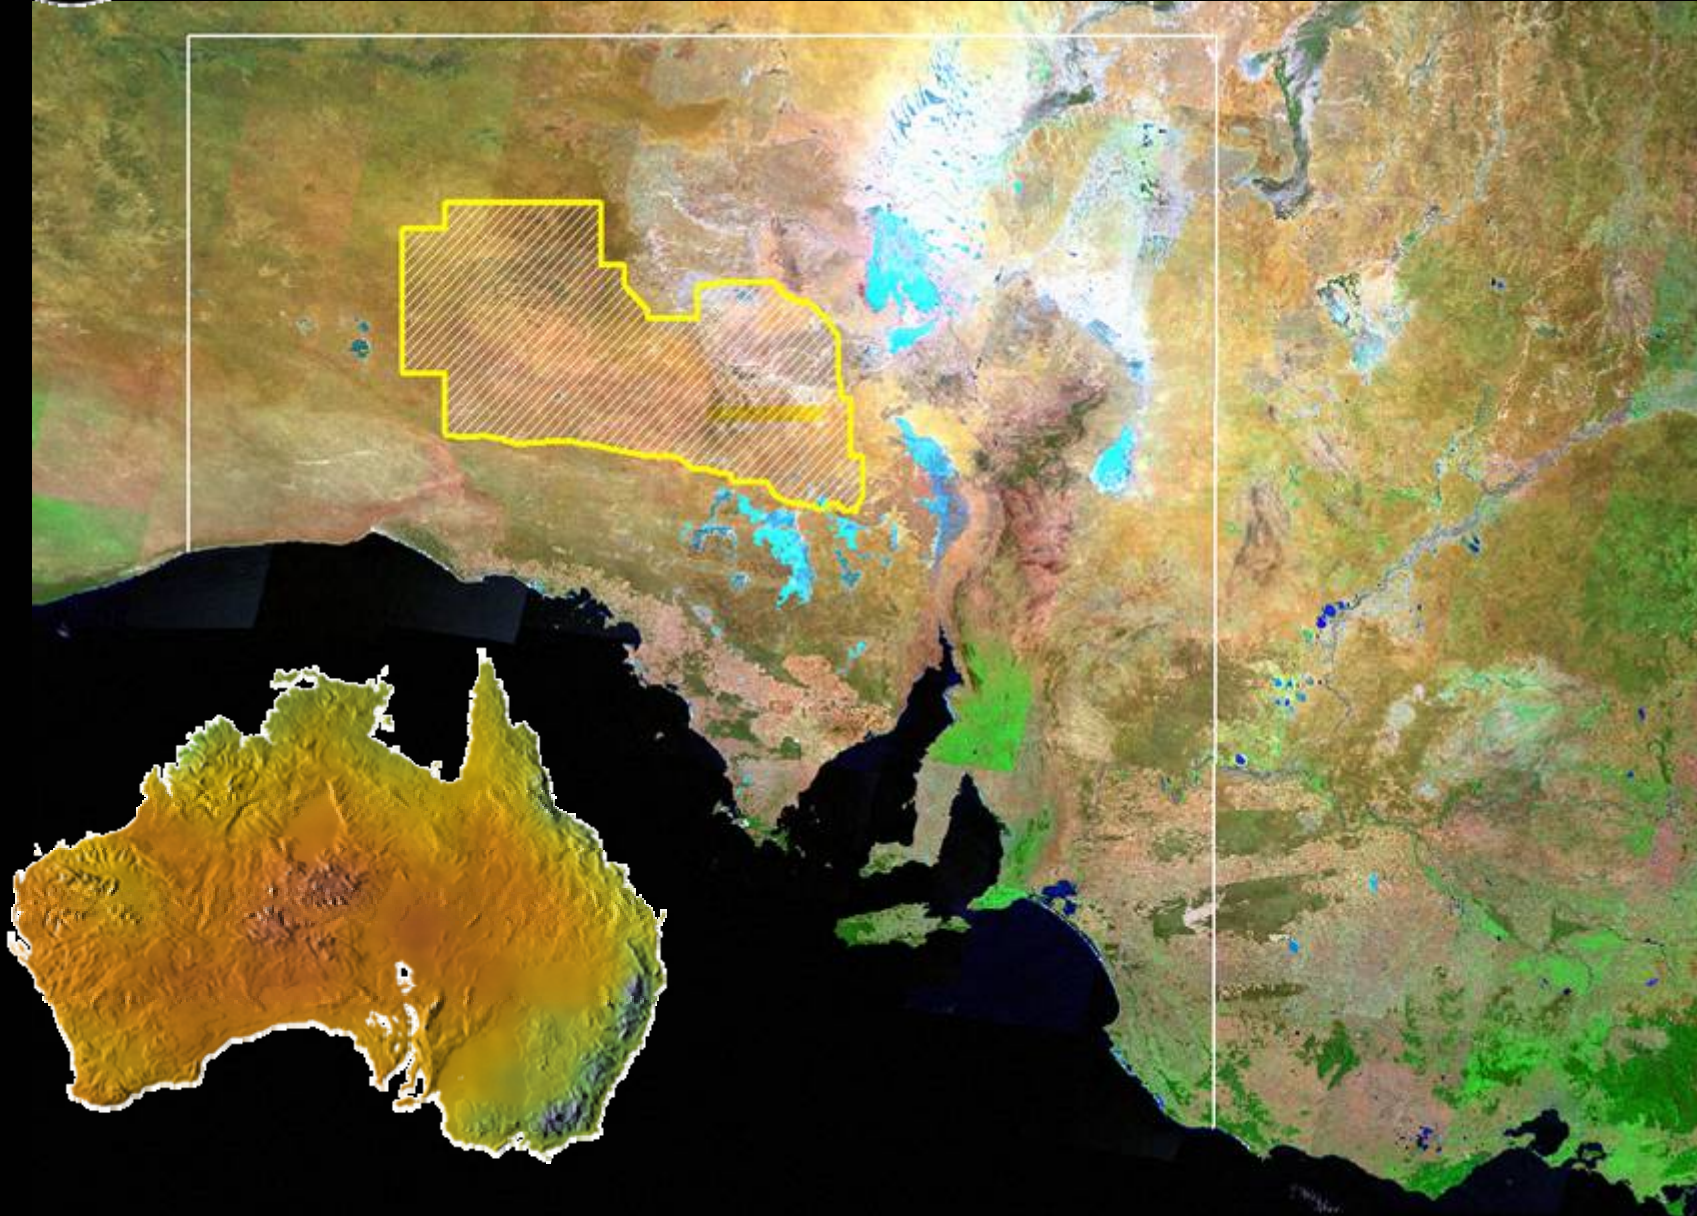

# Woomera Test Range

**GPCAPT Steve Fielder, AM**

Commander

Aerospace Operational Support Group

RAAF Base Edinburgh SA 5111

[woomeratestrange@defence.gov.au](mailto:woomeratestrange@defence.gov.au)

# *Woomera Test Range*

# History

**Woomera Test Range - the largest land-based test & instrumented training range in the world**

**Woomera Prohibited Area**  
49 035 sq m  
127 000 sq km

# Woomera Test Range

Woomera Test Range - the largest land-based test & instrumented training range in the world